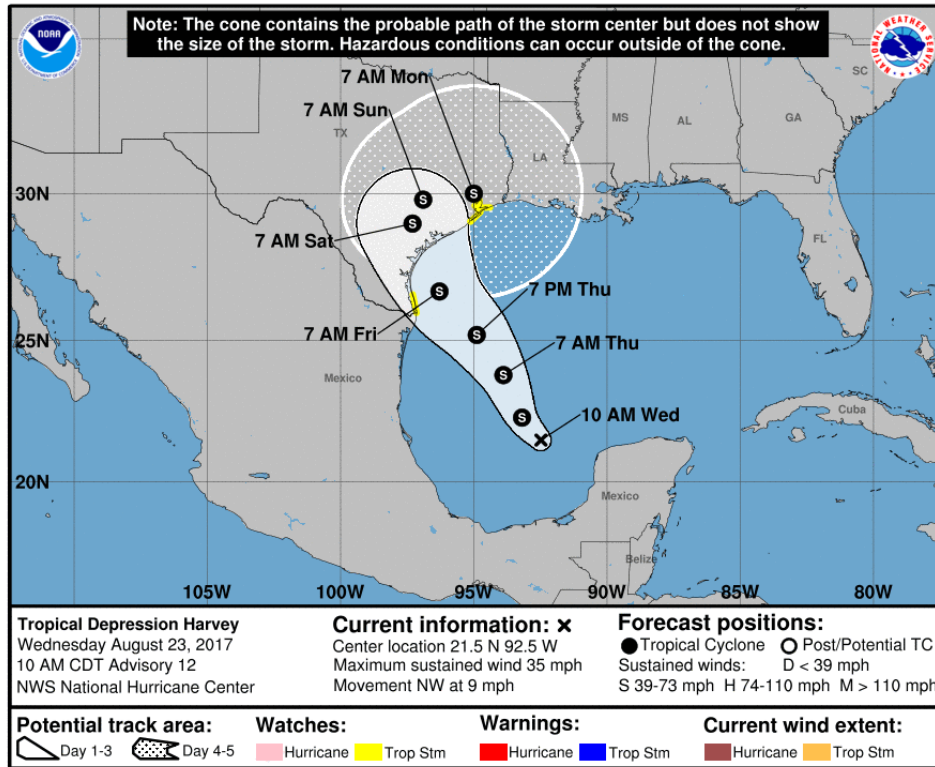

MERIDIAN.US
SAFETY, SECURITY, ENVIRONMENTAL

ISO 28007-1:2015
SMS GLOBAL
SMS/032015/001

ISO 9001:2015
SMS GLOBAL
QMS/032015/001

MERIDIAN.US OFFERS HURRICANE RESPONSE SERVICES

The National Hurricane Center has forecasted that Tropical Storm Harvey will impact Texas coastal areas beginning on August 25. Harvey is expected to produce total rain accumulations of 10 to 15 inches with isolated maximum amounts of 20 inches over the middle and upper Texas coast and southwest Louisiana through Tuesday.